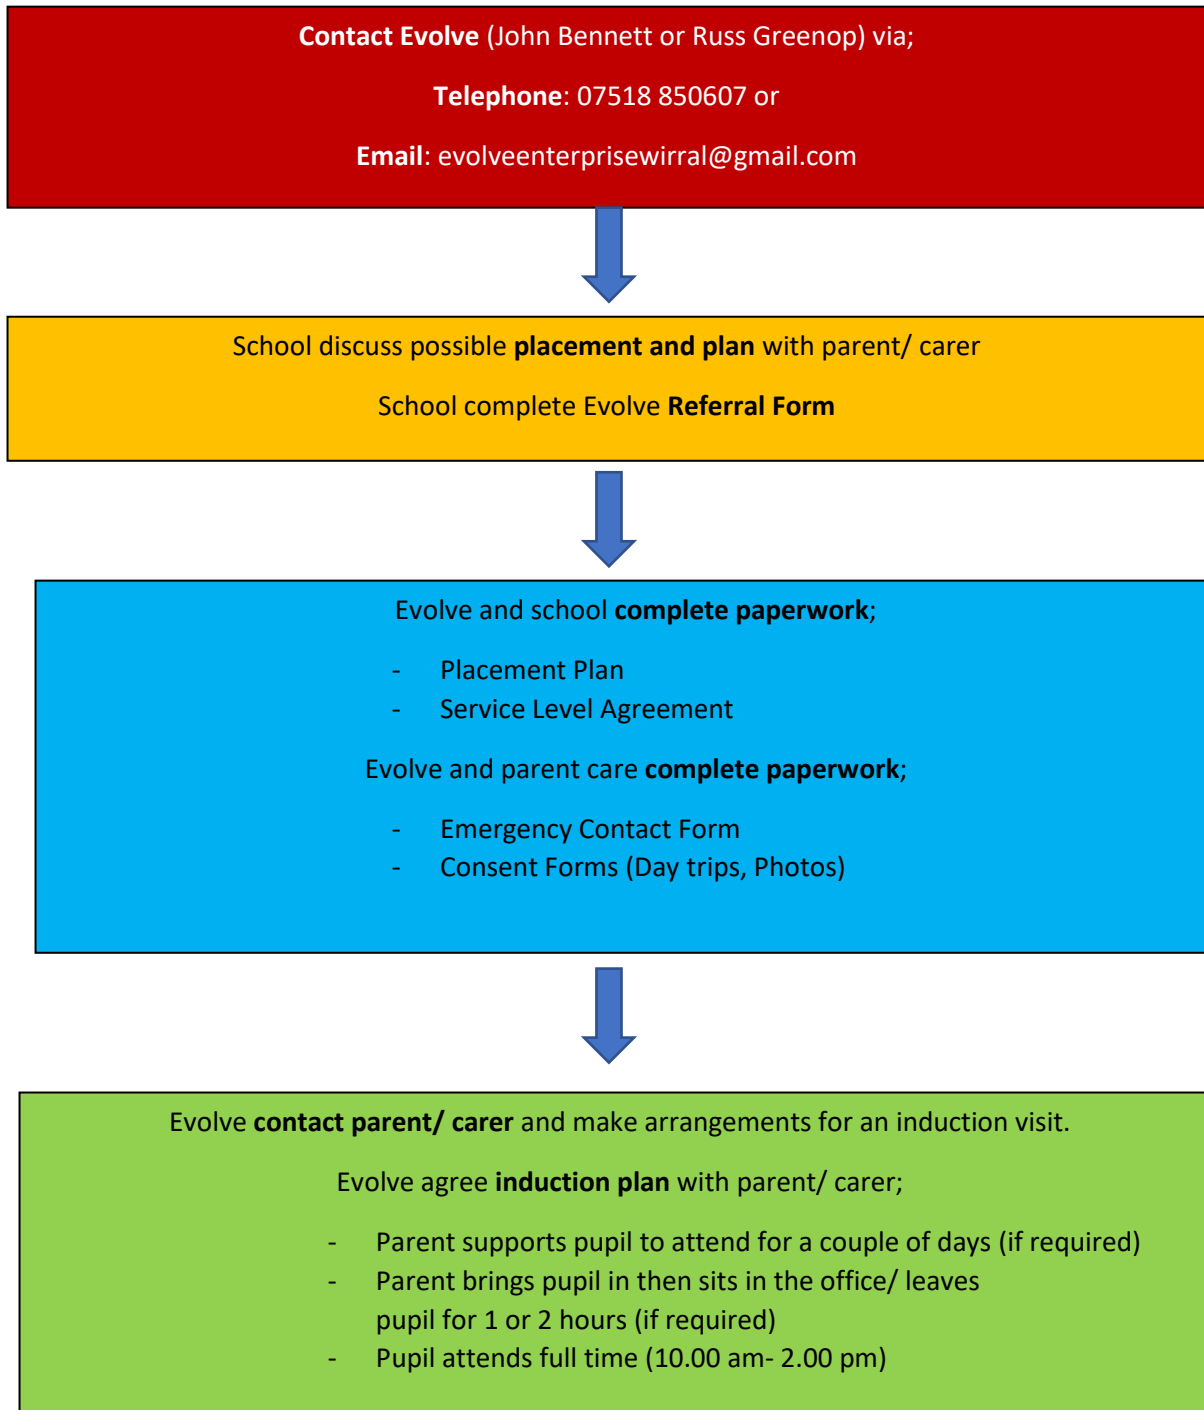

Referral Process

Evolve Enterprise is an Alternative Education Provision which aims to provide short term time limited placements to pupils who, for a variety of reasons and needs, have difficulties in accessing their mainstream School. We are not a school, and our target is always to enable students to return to school or the most suitable education provision for their needs.